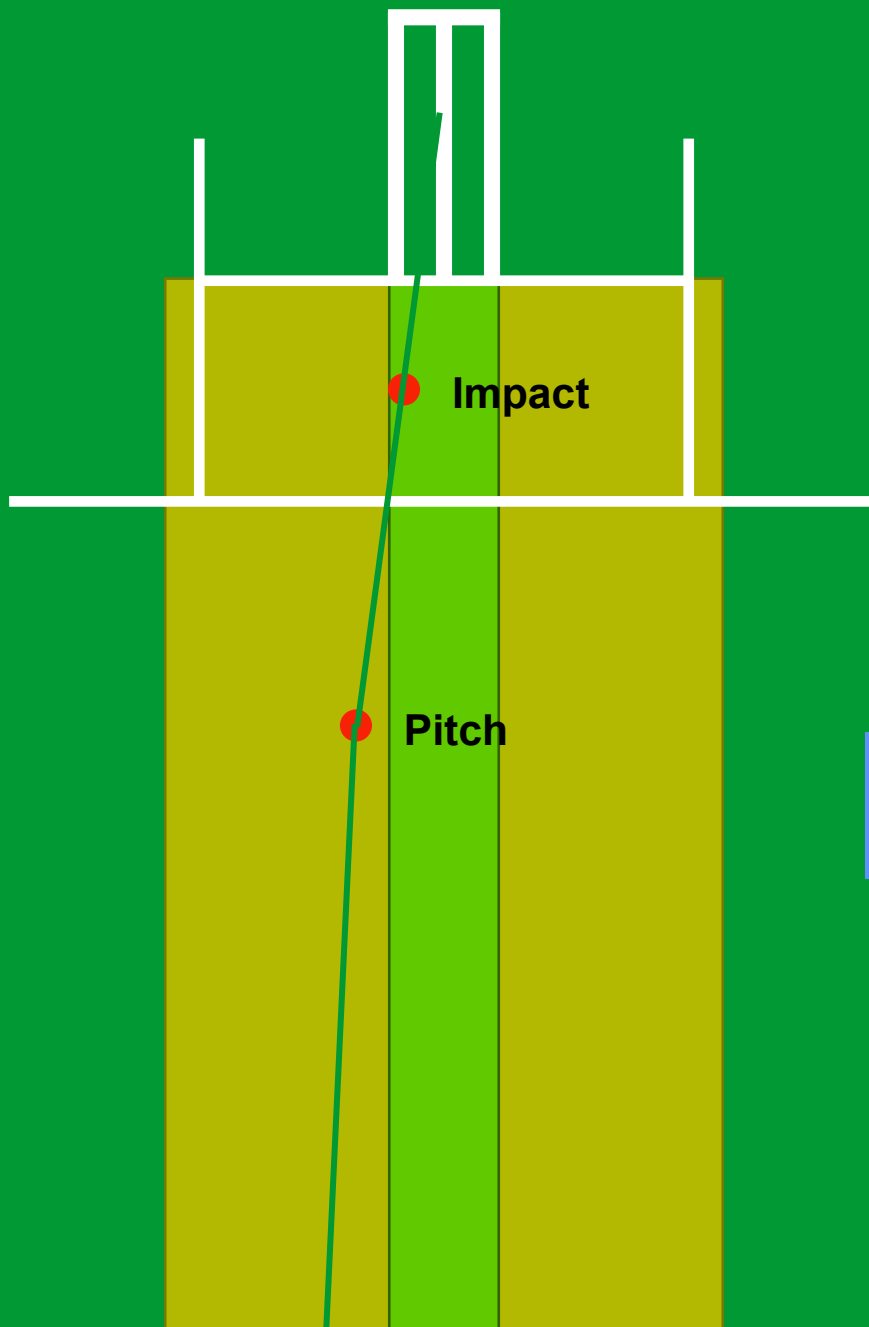

CRICKET
AUSTRALIA

Examples: Leg Before Wicket

- LAW 36

Right Hand Bat
Shot Played

Impact

Pitch

“OUT”

Right Hand Bat
Shot Played

“OUT”

Right Hand Bat
Shot Played

Impact

Pitch

“OUT”

Right Hand Bat
Shot Played

“NOT OUT”
Impacted
Outside Off

Right Hand Bat
No Shot Played