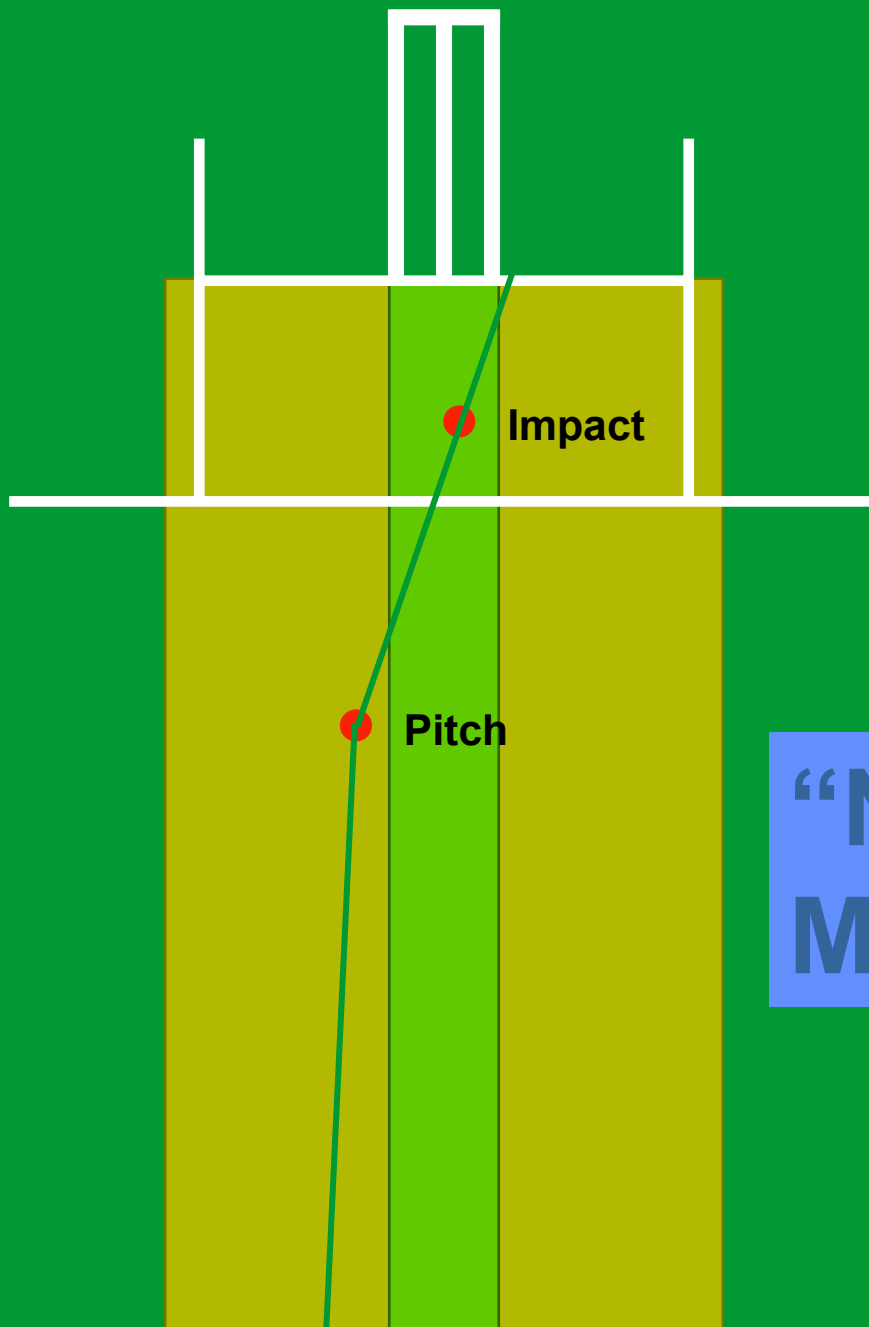

CRICKET
AUSTRALIA

Examples: Leg Before Wicket

- LAW 36

Right Hand Bat
Shot Played

Impact

Pitch

“OUT”

Right Hand Bat
Shot Played

“OUT”

Right Hand Bat
Shot Played

Impact

Pitch

“OUT”

Right Hand Bat
Shot Played

“NOT OUT”
Impacted
Outside Off

Right Hand Bat
No Shot Played

“OUT”

Right Hand Bat
Shot Played

“NOT OUT”
Missing Leg

Right Hand Bat
Shot Played

“NOT OUT”
Pitched
Outside Leg

Right Hand Bat
No Shot Played

“NOT OUT”
Still Pitched
Outside Leg

Left Hand Bat
Shot Played