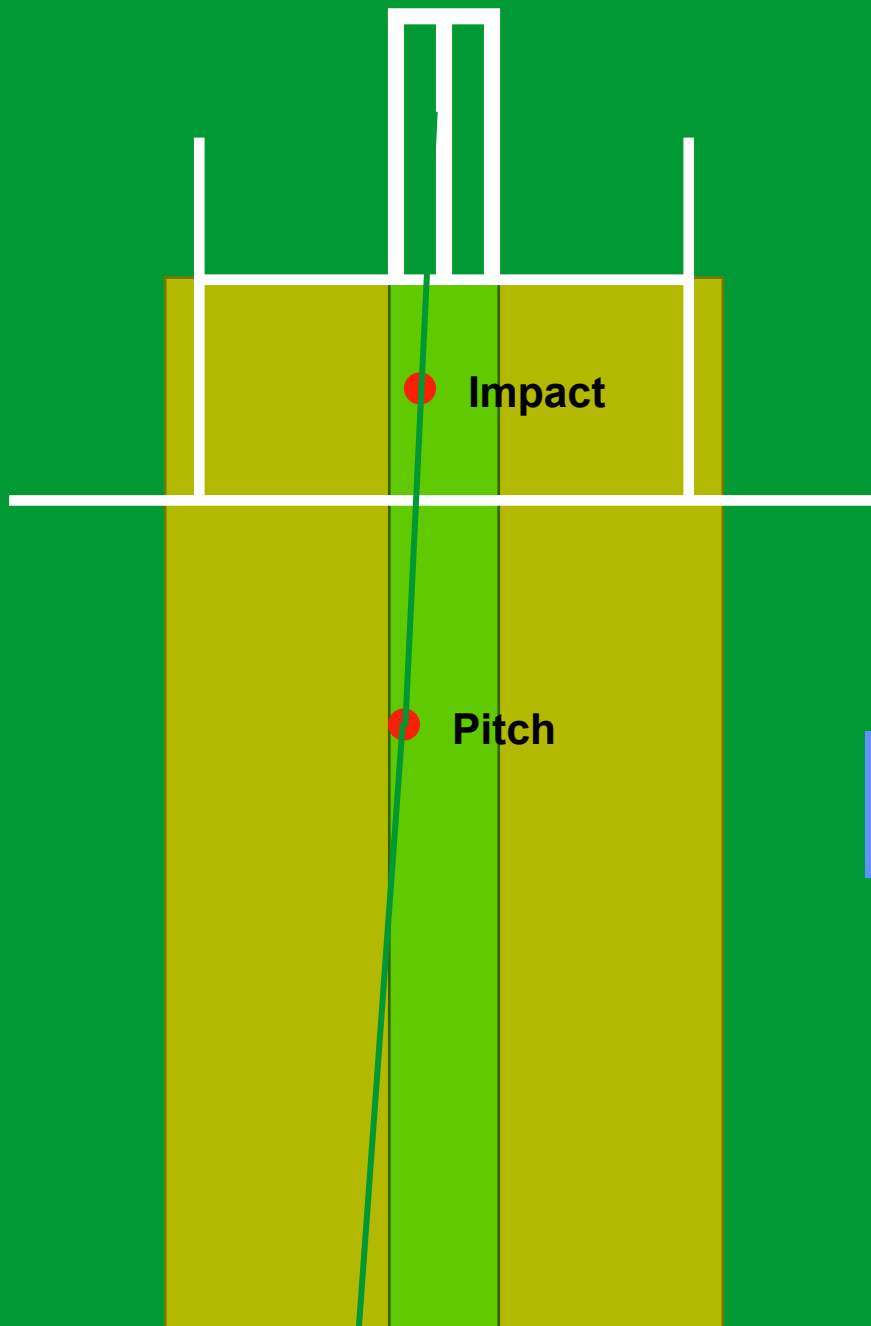

CRICKET
AUSTRALIA

Examples: Leg Before Wicket

- LAW 36

Right Hand Bat
Shot Played

Impact

Pitch

“OUT”

Right Hand Bat
Shot Played

“OUT”

Right Hand Bat
Shot Played

Impact

Pitch

“OUT”

Right Hand Bat
Shot Played

“NOT OUT”
Impacted
Outside Off

Right Hand Bat
No Shot Played

“OUT”

Right Hand Bat
Shot Played

“NOT OUT”
Missing Leg

Right Hand Bat
Shot Played

“NOT OUT”
Pitched
Outside Leg

Right Hand Bat
No Shot Played

“NOT OUT”
Still Pitched
Outside Leg

Left Hand Bat
Shot Played