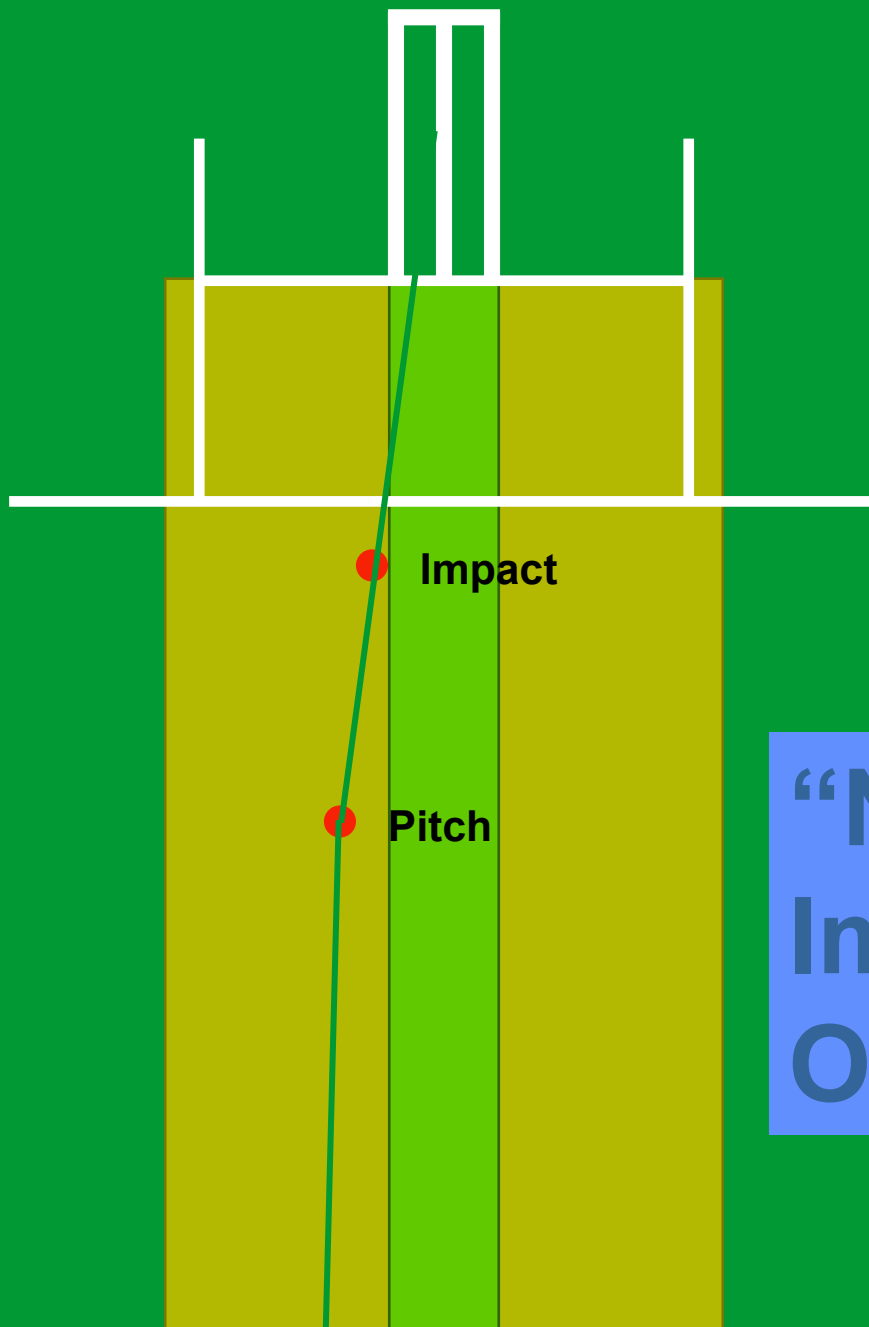

CRICKET
AUSTRALIA

Examples: Leg Before Wicket

- LAW 36

Right Hand Bat
Shot Played

Impact

Pitch

“OUT”

Right Hand Bat
Shot Played

“OUT”

Right Hand Bat
Shot Played

Impact

Pitch

“OUT”

Right Hand Bat
Shot Played

“NOT OUT”
Impacted
Outside Off

Right Hand Bat
No Shot Played

“OUT”

Right Hand Bat
Shot Played

“NOT OUT”
Missing Leg

Right Hand Bat
Shot Played

“NOT OUT”
Pitched
Outside Leg

Right Hand Bat
No Shot Played

“NOT OUT”
Still Pitched
Outside Leg

Left Hand Bat
Shot Played