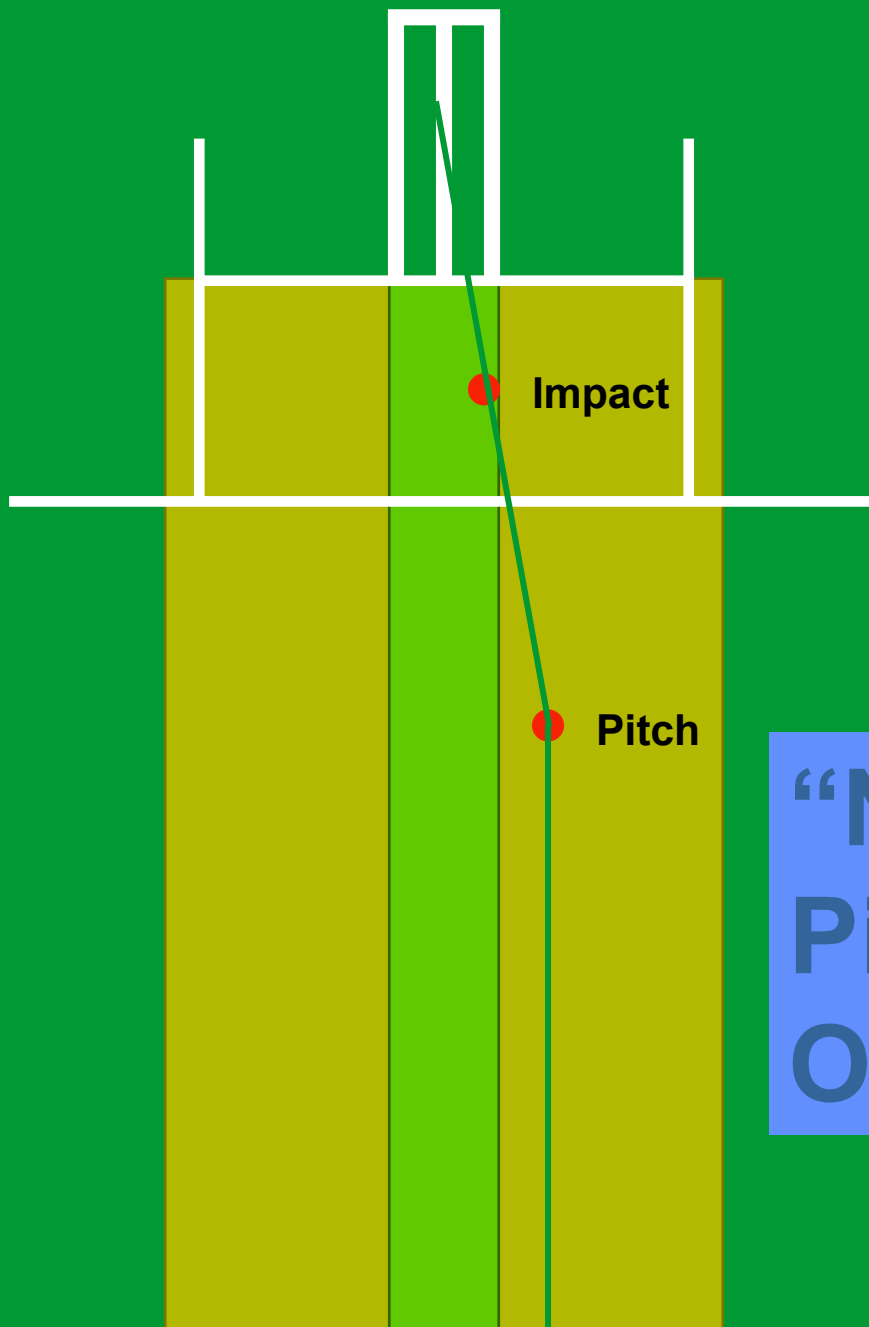

CRICKET
AUSTRALIA

Examples: Leg Before Wicket

- LAW 36

Right Hand Bat
Shot Played

Impact

Pitch

“OUT”

Right Hand Bat
Shot Played

“OUT”

Right Hand Bat
Shot Played

Impact

Pitch

“OUT”

Right Hand Bat
Shot Played

“NOT OUT”
Impacted
Outside Off

Right Hand Bat
No Shot Played

“OUT”

Right Hand Bat
Shot Played

“NOT OUT”
Missing Leg

Right Hand Bat
Shot Played

“NOT OUT”
Pitched
Outside Leg

Right Hand Bat
No Shot Played

“NOT OUT”
Still Pitched
Outside Leg

Left Hand Bat
Shot Played