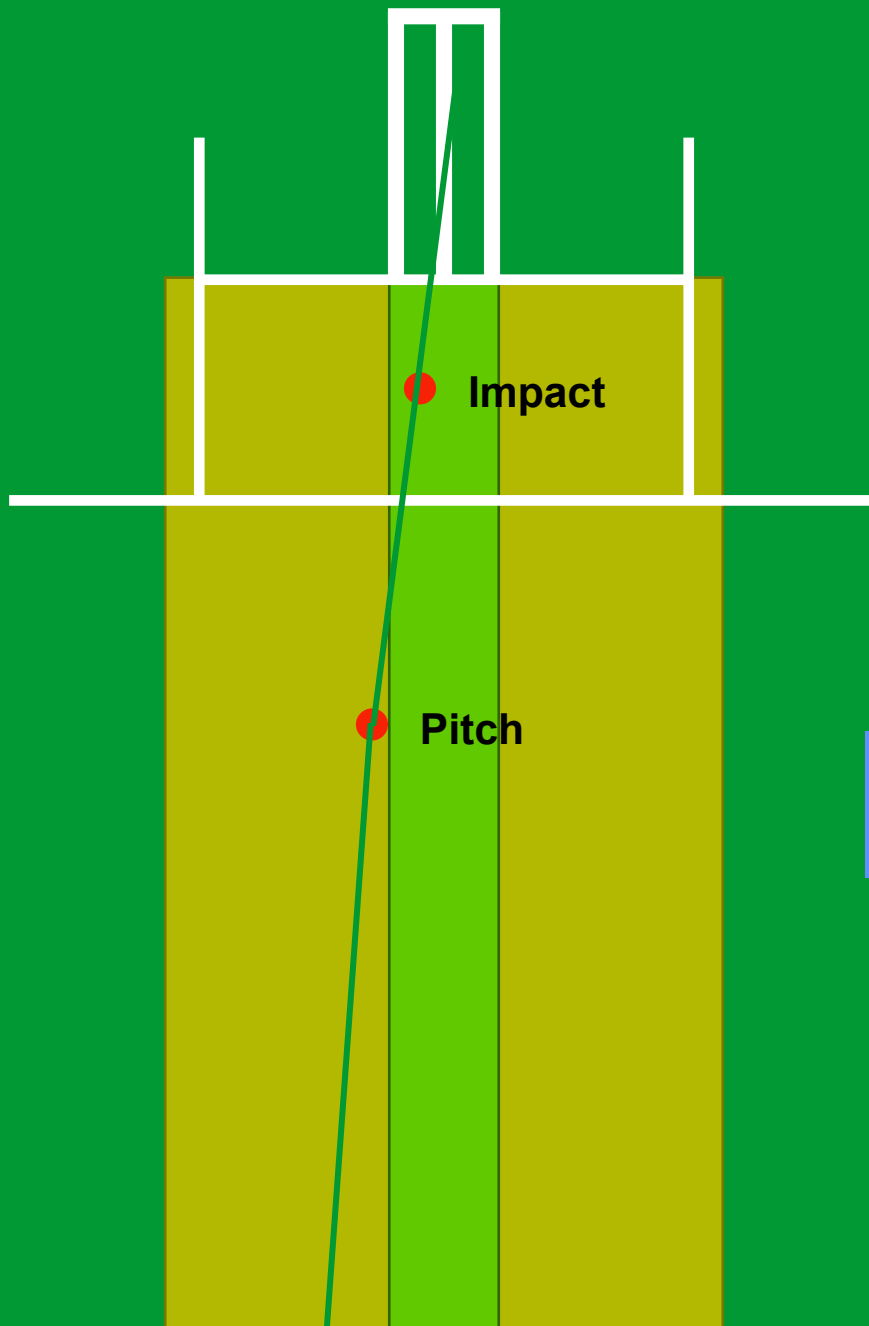

CRICKET
AUSTRALIA

Examples: Leg Before Wicket

- LAW 36

Right Hand Bat
Shot Played

Impact

Pitch

“OUT”

Right Hand Bat
Shot Played

“OUT”

Right Hand Bat
Shot Played

Impact

Pitch

“OUT”

Right Hand Bat
Shot Played

“NOT OUT”
Impacted
Outside Off

Right Hand Bat
No Shot Played

“OUT”

Right Hand Bat
Shot Played

“NOT OUT”
Missing Leg

Right Hand Bat
Shot Played

“NOT OUT”
Pitched
Outside Leg

Right Hand Bat
No Shot Played

“NOT OUT”
Still Pitched
Outside Leg

Left Hand Bat
Shot Played