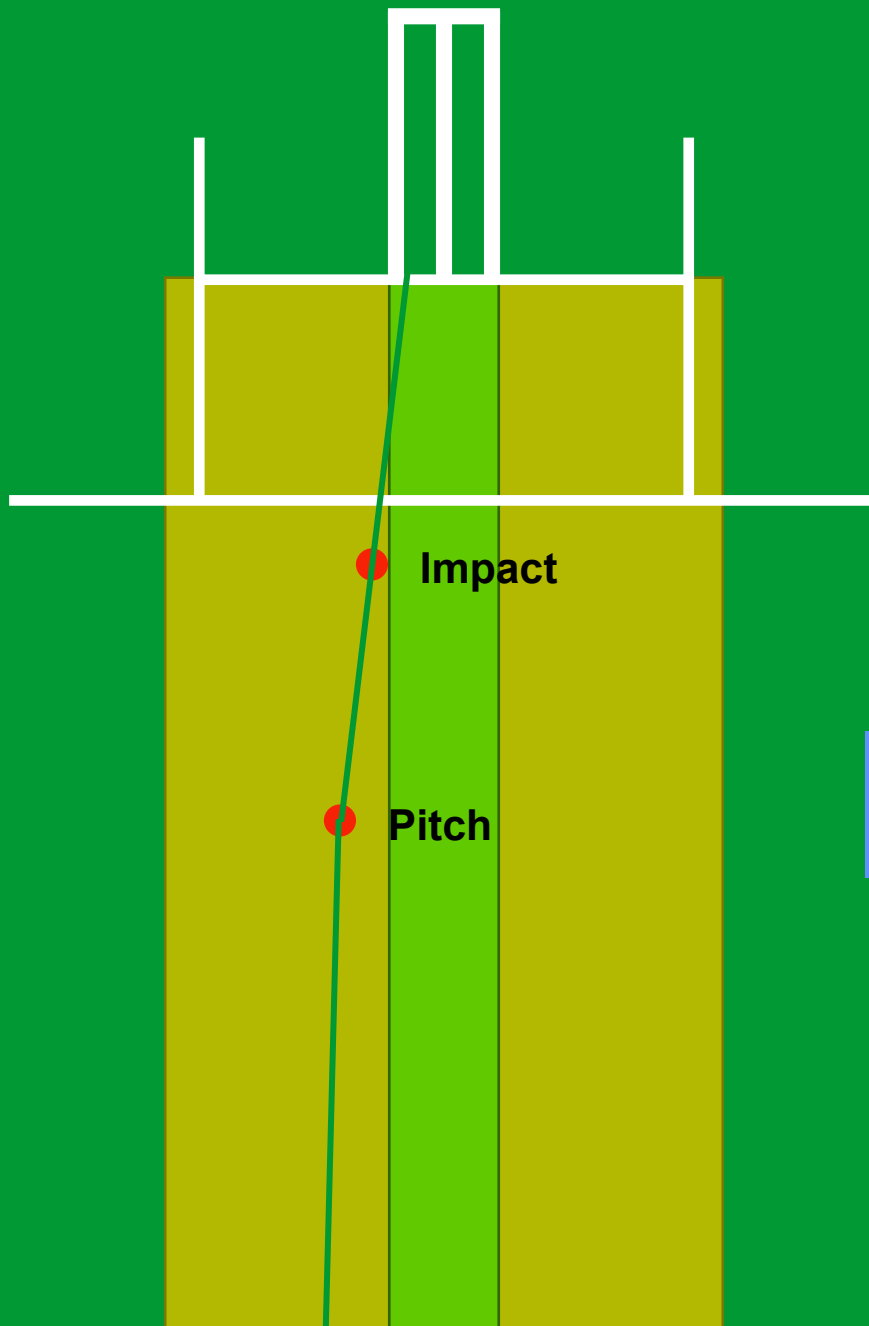

CRICKET
AUSTRALIA

Examples: Leg Before Wicket

- LAW 36

Right Hand Bat
Shot Played

Impact

Pitch

“OUT”

Right Hand Bat
Shot Played

“OUT”

Right Hand Bat
Shot Played

Impact

Pitch

“OUT”

Right Hand Bat
Shot Played

“NOT OUT”
Impacted
Outside Off

Right Hand Bat
No Shot Played

“OUT”

Right Hand Bat
Shot Played

“NOT OUT”
Missing Leg

Right Hand Bat
Shot Played

“NOT OUT”
Pitched
Outside Leg

Right Hand Bat
No Shot Played

“NOT OUT”
Still Pitched
Outside Leg

Left Hand Bat
Shot Played

“OUT”

Right Hand Bat
Shot Played

“NOT OUT”
Pitched
Outside Leg

Right Hand Bat
Shot Played

● Impact

● Pitch

“OUT”
But a Long
Way Forward!

Right Hand Bat
Shot Played